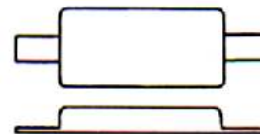

Teardrop Anode with No strap

1553	100mm	0.4Kg
1563	125mm	0.8Kg
1564	170mm	1.7Kg
1541B	90mm with fixing hole	

Teardrop Anode with Strap

1540A	100mm	0.4kg
1540	150mm	1Kg
1541	170mm	1.7Kg
1569	200mm	2.5Kg

Block Anode with No Strap

1542	4" X 3" X 1"	1.2Kg
1542A	6" X 3" X 1"	
1542B	155 X 155 with through hole	

Block Anode with Strap

1543	6" X 6" X 1"	3.8Kg
1571	100mm X 100mm X 2"	1.6Kg

Rudder Anode

1552	100mm Dia.
------	------------