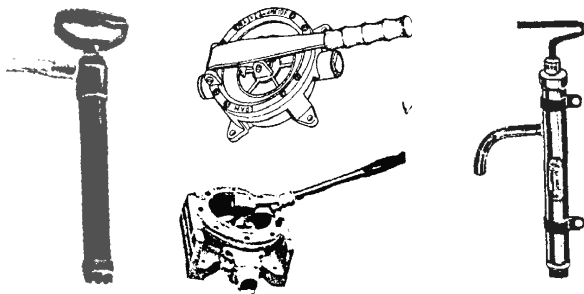

Transom Bracket

- 2844B Suits 360GPH and 500GPH

Rule Bilge Alarms and Switches

- 2869 Deluxe Switch Panel 12V
- 2869A Bilge Alarm & Pump Control Panel. 12 or 24 Volt.
- 3198 "High Water" Bilge Alarm Kit 12 Volt
- 3199 "High Water" Bilge Alarm Kit 24 Volt

TMC Float Switch

2850TMC TMC Float Switch

Hand Bilge Pumps

2853	Self priming complete unit
2853A	Diaphragm only for 2853
2853B	Whale Gusher Diaphragm Pump
2853C	Whale Gusher service Kit
2854	Junior Manual Pump
2854A	Amazon hand bilge
2854B	Henderson Mk5
2835A	Henderson Mk5 service kit
2867	Cheap P.V.C. Pump
2868	Brass sump pump only
2868B	dipstick only

Johnson Bilge Pumps
Available on request

Pump Accessories

Black Flexible Hose

2873	20mm – 3/4" I.D.
2874	25mm – 1" I.D.
2874A	32mm – 1 1/4" I.D.
2875	40mm – 1 1/2" I.D.
2875A	50mm – 2" I.D.

Rule Flexible Bilge Hose