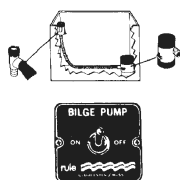

2839	500GPH – 60 Litres per Minute. 12V 1.9Amp
3192	2000GPH – 126 Litres per Minute. 12V 8.4Amp
3197	4000GPH – 253 Litres per Minute. 12V 15.5Amp

Bilge Pump Installation Kit

Rule 360GPH 12 Volt with brass on/off switch, 3/4 skin fitting, 2 stainless hose clamps and 1.5Metres 3/4 flex hose.

Bilge Pumps

Live Bait Pumps

- 2833 500GPH Straight Pick Up
- 2833A Spare Straight Pick Up
- 2836 500GPH Angled Pick Up
- 2836A Spare Angled Pick Up

Live Bait Tank Kit

- 3188 Kit includes 500GPH pump with 1.8Mtr wiring, a Rule switch panel control, an adjustable oxygenator head valve and 1.2Mtrs of 20mm flexible hose.
- 3189 Oxygenator Spray Valve

Portable Aerator Kit

- 2854C 460GPH 12V Pump with suction cups and 225mm spray tube. Aerator spray head and alligator clips & wiring

Rule Float Switches

- 2850 Standard Rule-A-Matic Float Switch
- 2851 Rule Super Switch
- 2842 Rule-A-Matic "Plus" Switch
- 2852 Super Float with Debris Guard
- 2852A Rule Switch Guard for 2851

Transom Bracket

- 2844B Suits 360GPH and 500GPH

Rule Bilge Alarms and Switches

- 2869 Deluxe Switch Panel 12V
- 2869A Bilge Alarm & Pump Control Panel. 12 or 24 Volt.
- 3198 "High Water" Bilge Alarm Kit 12 Volt
- 3199 "High Water" Bilge Alarm Kit 24 Volt