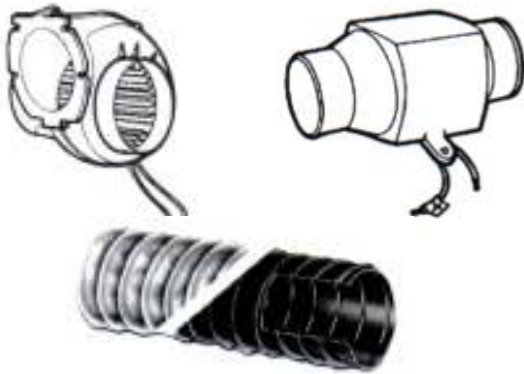

Blowers & Vents

Bilge Blowers

- 2870 In-line TMC 2,800 Litres per minute. 12V 3Amp 75mm
- 2870A Rule In-line 6,300 Litres per minute. 12V 4.3Amp 100mm
- 2871 Standard TMC 2,800 Litres per minute. 12V 3Amp 75mm
- 2872 Flexible bilge blower hose 75mm X 3Mtrs
- 2872A Flexible bilge blower hose 100mm X 3Mtrs

“Hurricane” Ventilator

- 2704C In all weather, air enters freely - toxic & explosive gases are removed. Even if the decks are awash NO solid water can leak in. No sharp edges to snag rope.

“Seabird” Ventilator

- 2704 The “seabird” ventilator gives a large airflow, either intake or exhaust, while remaining waterproof.

Stainless Steel Solar Vent

- 2704D Solar powered low profile exhaust vent that's weatherproof. Works in natural daylight. No wiring or running costs.