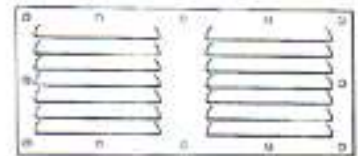

- 2704 The “seabird” ventilator gives a large airflow, either intake or exhaust, while remaining waterproof.

Stainless Steel Solar Vent

- 2704D Solar powered low profile exhaust vent that's weatherproof. Works in natural daylight. No wiring or running costs.

Stainless Steel Louvred Vents

- 2704B 6 Louvre 304 grade S/S 127mm X 115mm
- 2704E 2 X 6 Louvre 304 grade S/S 227mm X 115mm
- 2704F 5 Raised “V” louvres in 304 grade. 300mm X 90mm

Cover/Ventilation Scoop