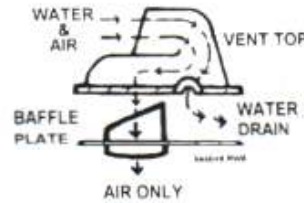

“Seabird” Ventilator

- 2704 The “seabird” ventilator gives a large airflow, either intake or exhaust, while remaining waterproof.