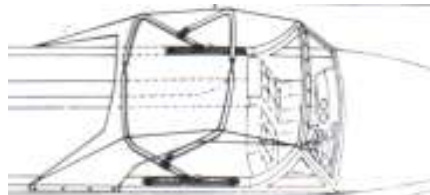

## Canopy Bows

- 2907 Small 1750mm W 760mm H  
 2908 Large 2290mm W 910mm H