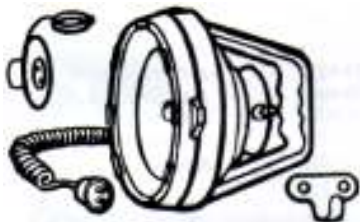

Spreader Light

- 3252 Stainless steel adjustable 12 Volt 55 Watt. Sealed beam.

LED LIGHTS

QUALALEC LED LIGHTS available see brochure

Waterproof 38mm round led
Low level exterior, courtesy, live
Bait tanks or thru hull for fish
Attracting light

LED Courtesy oval 45mm x 20mm

LED Cockpit or Cabin
80mm round or oval 85mm x 30mm
White, Yellow or Red

Lighting

Hand Spotlights

2883A 55 Watt spotlight with 3m cord. On – off switch. Plugs into lighter socket.

Rubber Cased Hand Held

3366 Hand held 100 Watt rubber cased spotlight. 2 metre cord. Supplied with 2 pin plug and socket.

Deck Flood Lights

2231 Halogen flood light. 12 Volt 55 Watt. Size 175 X 115mm

2232 Halogen flood light. 24 Volt