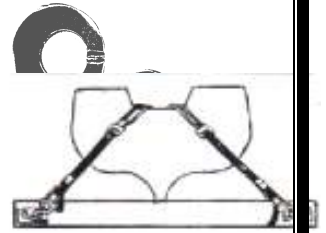

Ski Ropes

Ski Rope Spools

- 1165 6mm X 250Mtrs
- 1165A 6mm X 150Mtrs
- 1166 7mm X 200Mtrs
- 1167 8mm X 200Mtrs
- 1168 8mm X 100Mtrs
- 1165C 7.5mm X 200Mtrs Fluro

2062 Plastic ski float

Sister Clips

- 1310 Small
- 1311 Medium

Ski Rope with Loop and Clip

- 2060 21Mtrs (70')
- 2057 21Mtrs (70') Fluro
- 2078 15Mtrs (50') Ski tube rope(pole)
- 2078A 15Mtrs (50') Ski tube rope(bridle)
- 2078B Tube rope adaptor

Ski Bridle Pulleys

- 2075 Fixed pulley
- 2076 Swivel pulley

21Mtr (70') Ski Rope and Handles

- 2058 6mm Single Handle & Float
- 2059 6mm Double Handle & Float

Ski Handles

- 2051 Single Handle 275mm(11")

Ski Bridle Complete

- 2061 Bridle with pulley, float and clip

Round Ski Hooks

- 2049 63mm OD Heavy duty
- 2050 90mm OD Extra Heavy duty

Ski Hook 2048

Ski Lead and Handle

- 2055 Single handle and float
- 2056 Double handle and float

Ski Mirror

- 2063 175mm X 87.5mm (7" X 3.5")