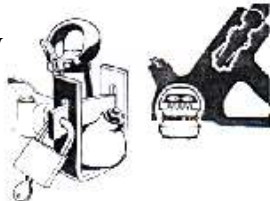

Coupling Locks

- 8170 One Piece "Cop"
- 8171 Two Piece
- 8173 Trailer Safety Lock