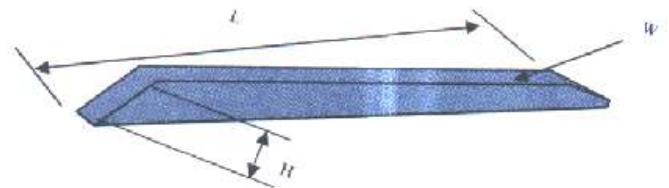

## Trailer Planks

Trailer Planks Available in the Following Sizes

	W	H	L	Colour
Trailer Plank	40	70	300	Blue
Trailer Plank	40	70	460	Blue
Trailer Plank	40	70	500	Blue
Trailer Plank	40	70	1000	Blue
Trailer Plank	40	70	1500	Blue
Trailer Plank	50	65	500	Blue
Trailer Plank	50	65	750	Blue
Trailer Plank	50	65	1000	Blue
Trailer Plank	50	65	1250	Blue
Trailer Plank	50	65	1500	Blue