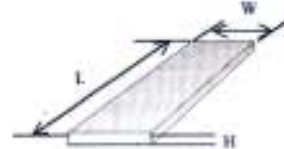

Trailer Planks

Trailer Planks Available in the Following Sizes

	W	H	L	Colour
Trailer Plank	40	70	300	Blue
Trailer Plank	40	70	460	Blue
Trailer Plank	40	70	500	Blue
Trailer Plank	40	70	1000	Blue
Trailer Plank	40	70	1500	Blue
Trailer Plank	50	65	500	Blue
Trailer Plank	50	65	750	Blue
Trailer Plank	50	65	1000	Blue
Trailer Plank	50	65	1250	Blue
Trailer Plank	50	65	1500	Blue